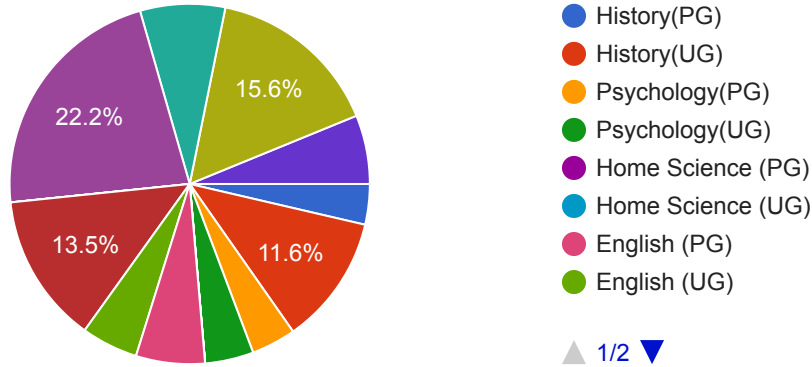

SBRG (Auto) Womens College ,Berhampur(Arts)

275 responses

[Publish analytics](#)

Department

Copy

275 responses

▲ 1/2 ▼

Batch

Copy

275 responses